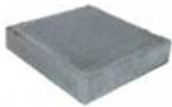

Camino Stone and Roca Camino Stone

Camino ~ The traditional cobble finish and many color choices gives this stone an exciting array of possibilities.

Roca Camino ~ Roca Camino Stone offers a unique surface treatment produced by individually tumbling the stones. Roca Camino Stone has a broken edge with rugged good looks.

Dimensions:

Lg Rectangle 9 7/16 X 6 1/4 X 2 3/8

Square 6 1/4 X 6 1/4 X 2 3/8

Sm Rectangle 6 1/4 X 4 3/4 X 2 3/8

Arena Stone

Dimensions:

Square 11 7/8 X 11 7/8 X 2 3/8

City Squares Stone

Holland Stone

Dimensions:

Holland 7 7/8 X 3 7/8 X 2 3/8

This traditional rectangular shaped stone can be used in historical and contemporary applications alike. The rectangular shape fits well in several laying patterns. Holland stone is also readily used as an accent stone in borders, headers or detail bands.