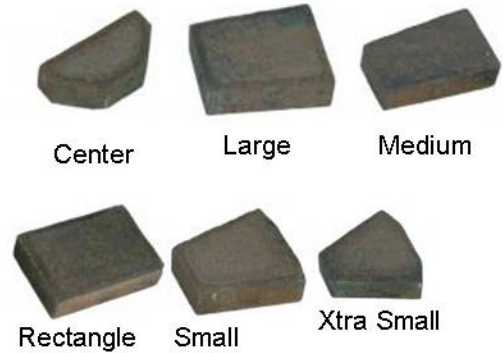

Holland Stone

Dimensions:

Holland 7 7/8 X 3 7/8 X 2 3/8

This traditional rectangular shaped stone can be used in historical and contemporary applications alike. The rectangular shape fits well in several laying patterns. Holland stone is also readily used as an accent stone in borders, headers or detail bands.

Octo Edger Stone

Dimensions:

Granite Plaza 8 13/16 X 4 5/16 X 2 3/8

Cobble Rotundo Stone

Dimensions:

Rotundo **Various, depending on size**

Cobble Rotundo Stone is a circle system that provides either a beautiful stand alone circular patio or intriguing inlaid patterns with other pavers. Cobble Rotundo Stone is available in an old world cobble surface. Comes as a complete set; call for information.

Alpine Rotundo Stone

Dimensions:

Rotundo **Various, depending on size**

Alpine Rotundo Stone™ is a rugged new circle system that provides either a beautiful stand alone circular patio or intriguing inlaid patterns with Alpine Stone™. Available in several colors.