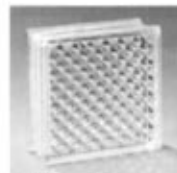

DELPHI® Pattern
Prismatic diamond design offers moderate light transmission/maximum privacy.